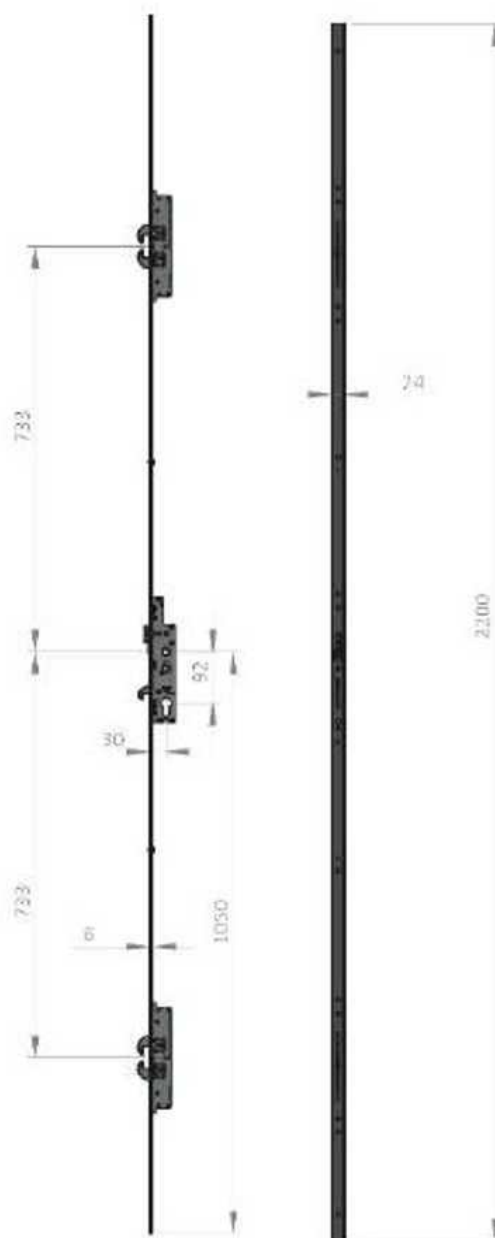

Harder to break off from
security aspect. Rain water
falls away easier

Product Specifications

- 30mm Backset
- Centre Case
- Centre Hook
- 24mm x 6mm U Channel Faceplate
- 2200mm Faceplate Length
- 92mm PZ Centres
- Single Sprung Spindle
- Reversible Latch
- Hold Back Function
- 2 Duplex Hooks
- PAS 24 Compliant
- BS 6375-2 Compliant
- BS EN 1670 Grade 5, 480 hrs NSS